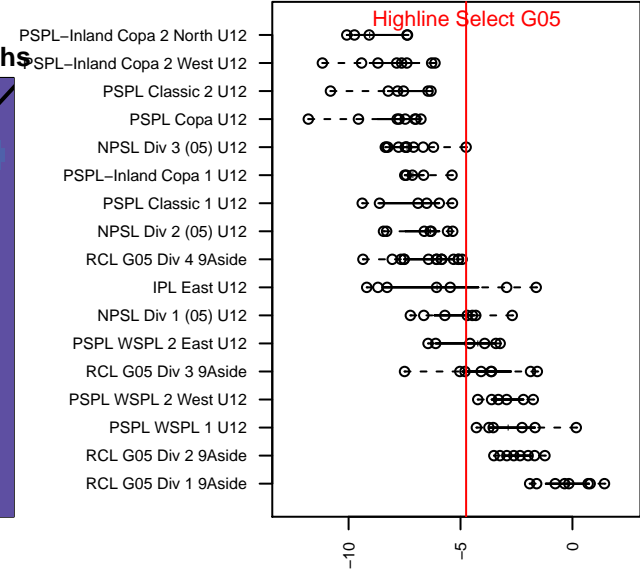

Venues played:
 2016 Seattle United Cup GU12
 2016 Xtreme Cup GU12 Gold
 2016 NPSL Division 3 (05) U12
 2016 Cranberry Cup U11–12
 2016 Founders Cup G05 Div A

Highline Select G05
 Dots are actual minus expected GF (blue circles) and GA (red triangles).
 Blue line is smoothed change in attack strength. Red is smoothed change in defense strength.

**attack and defense variance (black dot)
relative to other teams
and top 10 in region**

**attack and defense rating
relative to others at age
and all opponents in last 13 months**

Performance relative to 13 month average